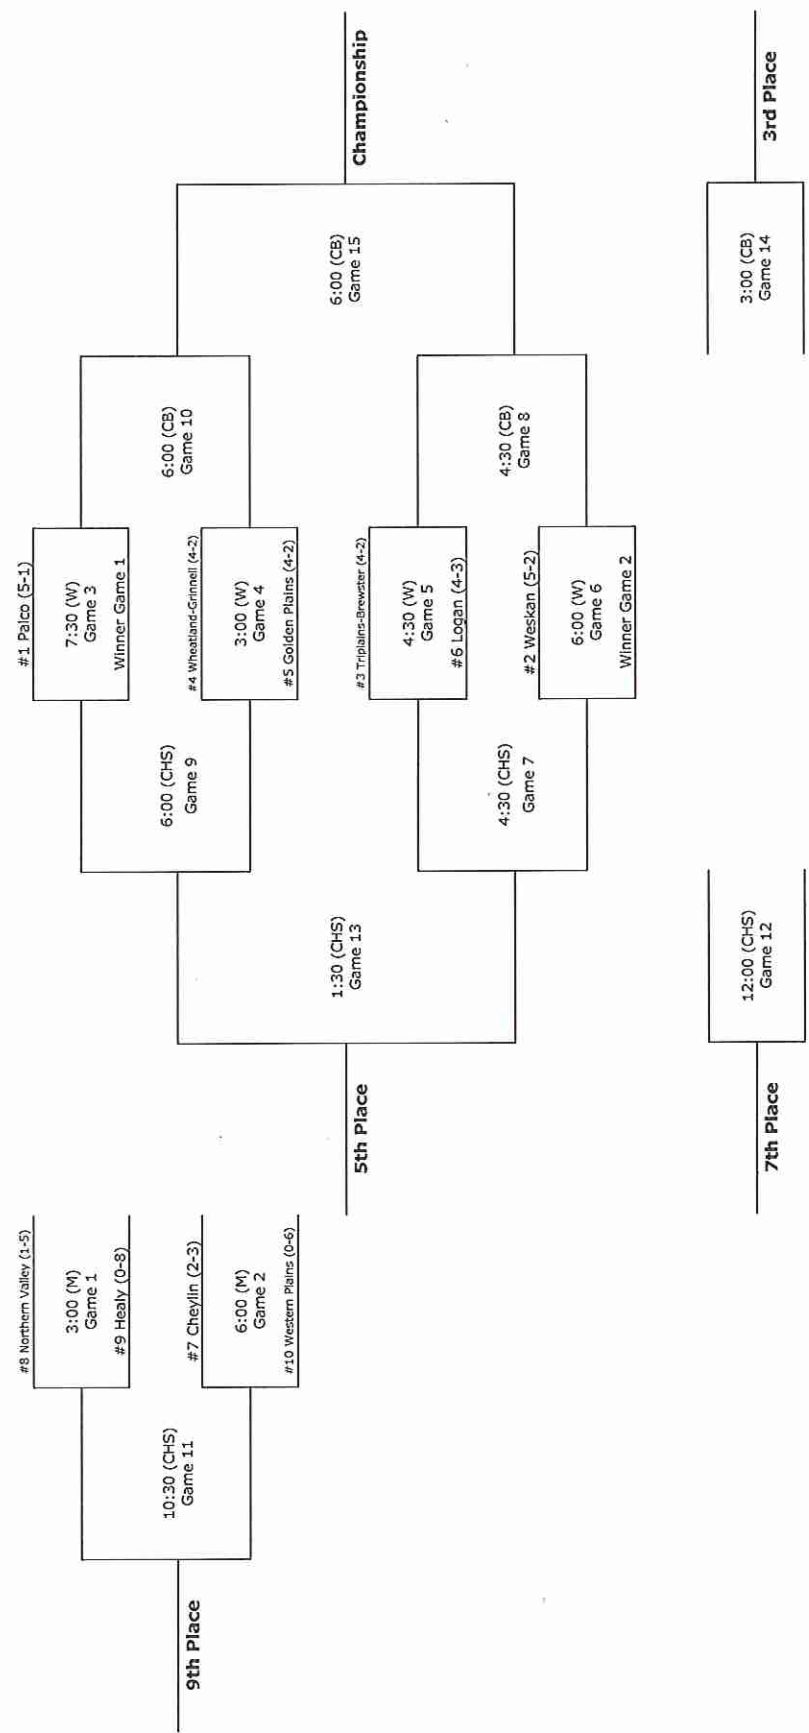

2013 WKLL Girls Basketball Tournament

Saturday January 12	Monday January 07	Saturday January 12	Friday January 11	Tuesday January 08	Friday January 11	Saturday January 12
Colby CHS-High School CB-Comm Building	Wheatland M= Main Gym	Colby CHS-High School CB-Comm Building	Colby CHS-High School CB-Comm Building	Wheatland W-Wheatland	Colby CHS-High School CB-Comm Building	Colby CHS-High School CB-Comm Building

2013 WKLL Boys Basketball Tournament

Saturday January 12	Monday January 07	Tuesday January 08	Friday January 11	Saturday January 12
Colby CHS-High School CB-Comm Building	Wheatland M= Main Gym	Grinnell G-Grinnell	Colby CHS-High School CB-Comm Building	Colby CHS-High School CB-Comm Building